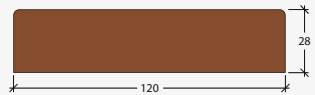

Terrassendiele
Kebony Character 28 x 120 mm